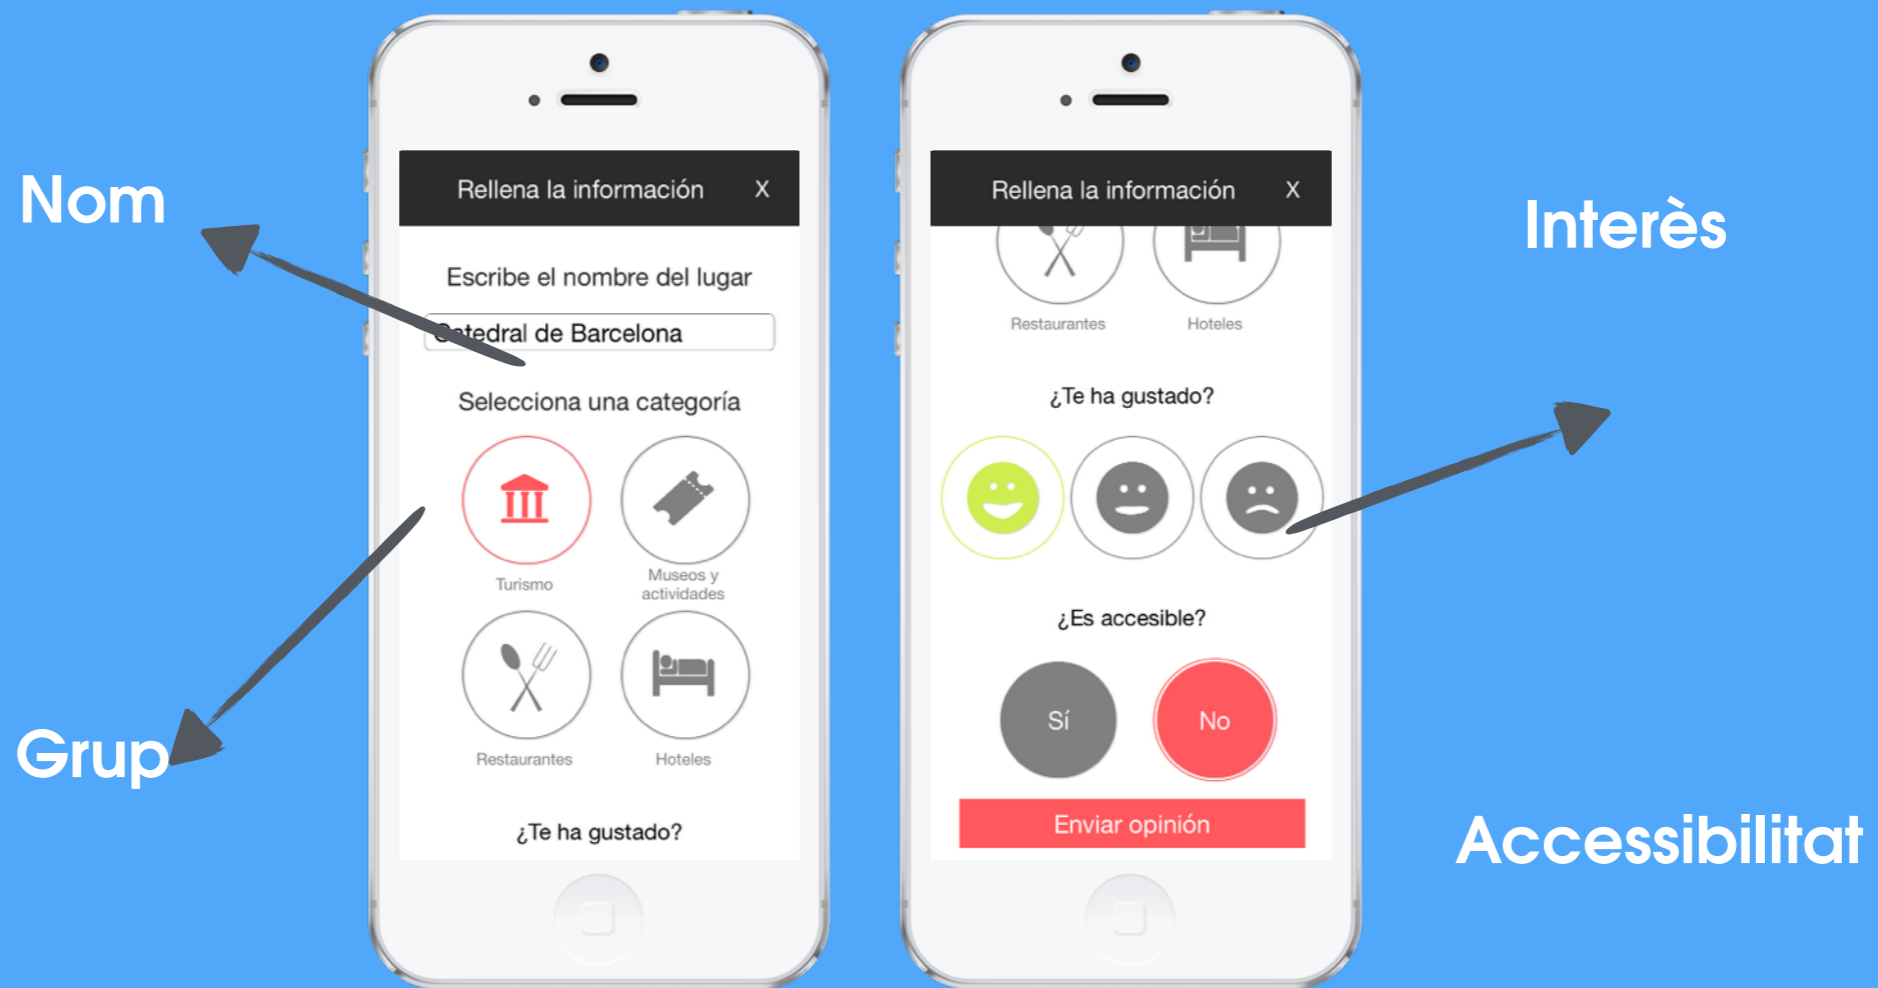

prometteo

Necessitats

Informació
d'accessibilitat

Millora de
l'accessibilitat

A person is silhouetted against a bright sunset over a mountain range. The person is sitting on a motorcycle, and a camera is mounted on a tripod next to them. The sky is a gradient of blue and orange, with the sun low on the horizon. The foreground is filled with tall grass.

**Localitzador d'espais
accessibles per a persones
amb discapacitat auditiva**

1. Fer una foto del lloc

2. Omplir la informació

* Tipus d'accessibilitat

3. Compartir el lloc

An aerial photograph of a city skyline at sunset. The sky is filled with dramatic, dark blue and grey clouds, with a warm orange and yellow glow from the setting sun. The city below is densely packed with buildings of various heights and colors. A prominent, tall, slender tower with a lattice-like structure is visible on the right side of the frame. A white rectangular box is centered in the upper half of the image, containing text in a bold, dark grey font.