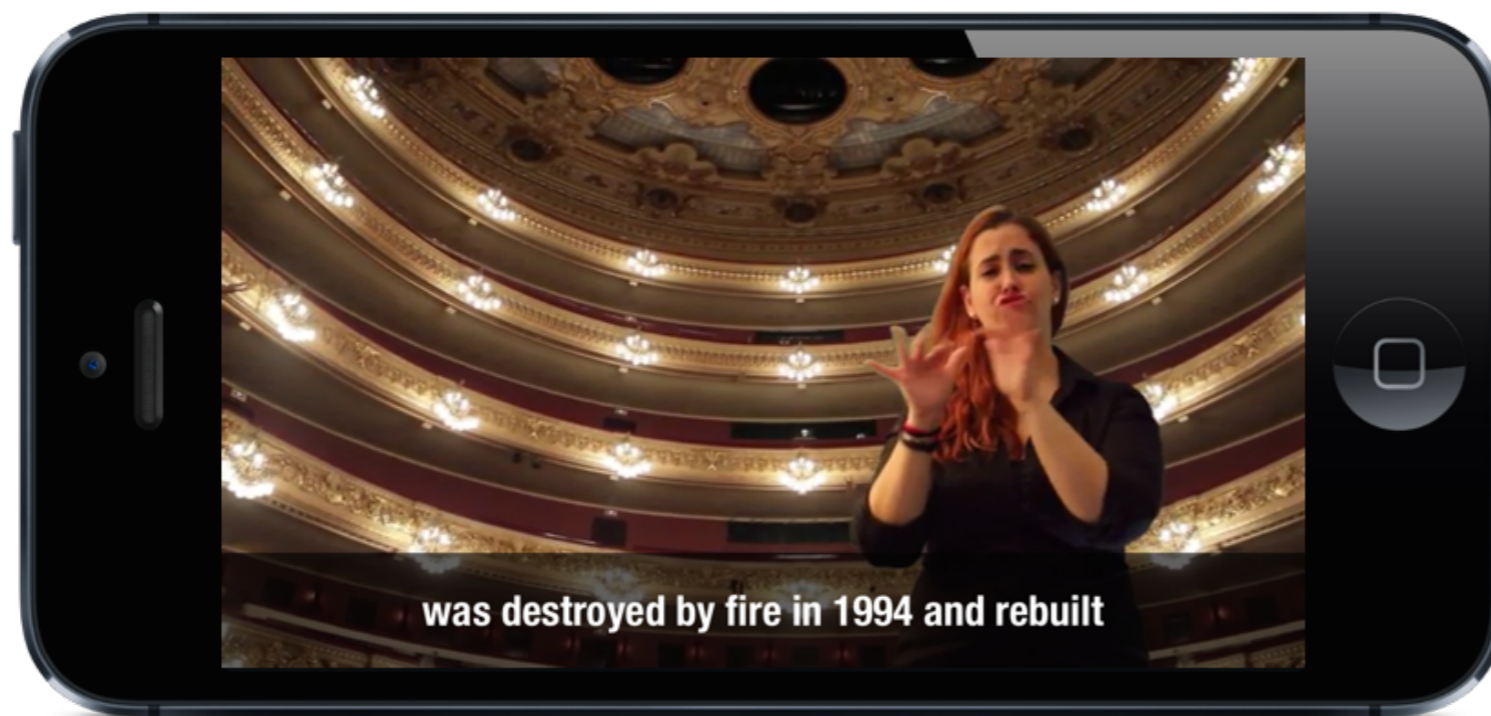

Continguts accessibles dels punts emblemàtics de la destinació

Llengua de
Signes i
Subtitulació